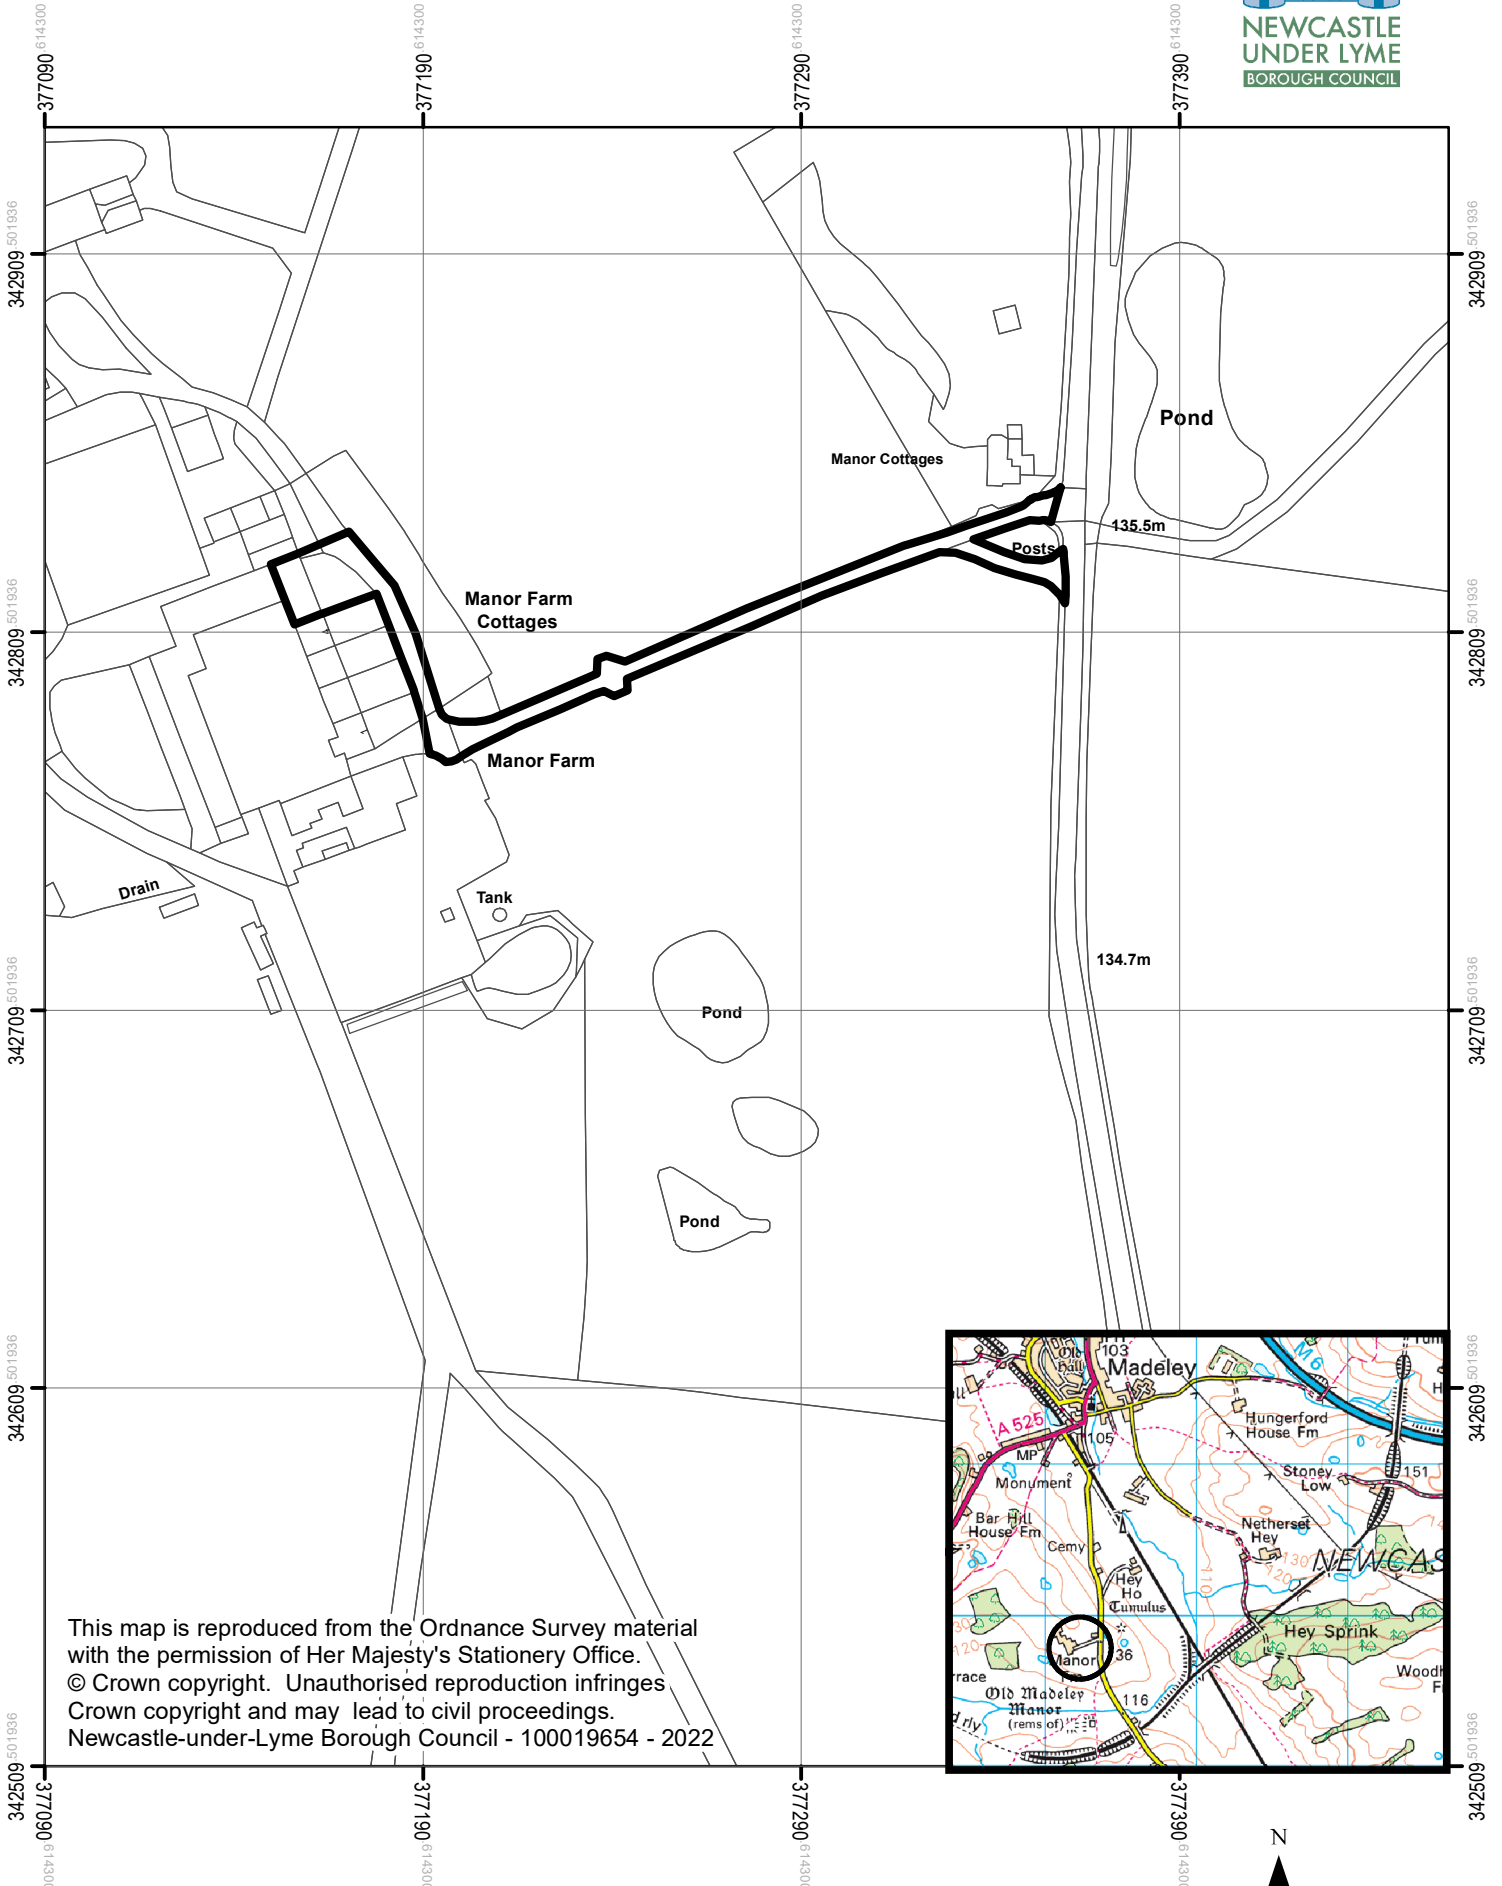

# Manor Farm, Manor Road, Madeley/Baldwins Gate

This map is reproduced from the Ordnance Survey material with the permission of Her Majesty's Stationery Office. © Crown copyright. Unauthorised reproduction infringes Crown copyright and may lead to civil proceedings. Newcastle-under-Lyme Borough Council - 100019654 - 2022